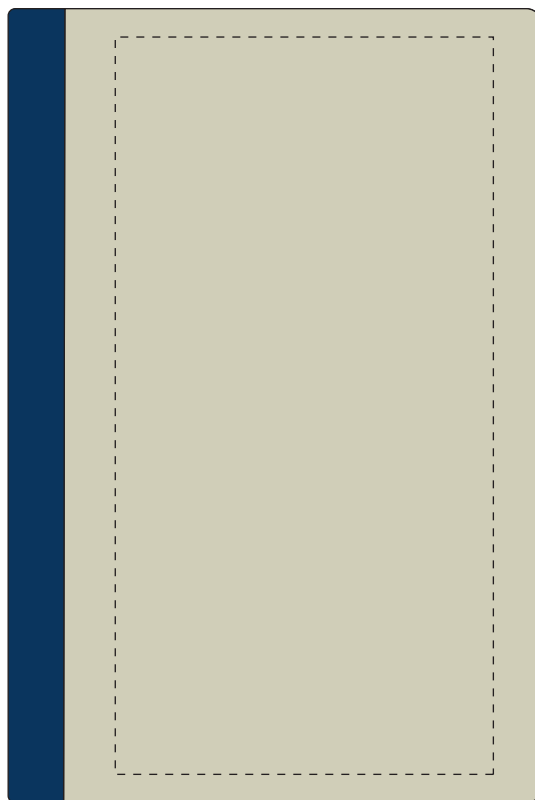

Your Ref:

Quantity:

Product Code: QS1690

Our Ref:

Version: 1

Product Colour: NAVY BLUE

PRINTING CONCERNS:**PRODUCT INFO:**

We stock this item in the following colours

**PANTONE REFERENCE(S)**
 Full colour printing

ARTWORK SCALE 50%

Product Image for visualisation
- colours may vary

- CENTRED TO PRINT AREA
- CENTRED TO NOTEBOOK

The dashed line is to demonstrate print area and will not appear on your printed item

To proceed, please approve visual via the online system.

ARTWORK SCALE 100%

Max print area: 100mm x 195mm